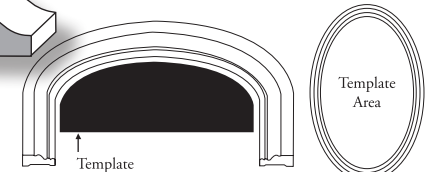

Template Applications

Ellipse

Oval

Call CHRISTY or ROBIN!

Sacramento, CA
(916) 379-4200 Phone
(916) 379-4288 Fax