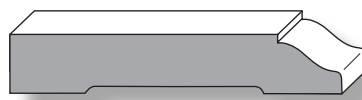

## Flexible Moulding by ResinArt

ROUND EDGE CASING 9/16 x 3-1/4

ROUND EDGE CASING 9/16 x 2-1/4

B-214 BEVEL CASING 5/8 x 2-1/4

WM-356 COLONIAL CASING 5/8 x 2-1/4

LWM-444 COLONIAL CASING 5/8 x 3-1/4

WM-623 COLONIAL BASE 9/16 x 3-1/4

WM-620 COLONIAL BASE 9/16 x 4-1/4

WM-218 MOULDED BASE 9/16 x 5-1/4

WM-618 COLONIAL BASE 9/16 x 5-1/4

- » Many Other Profiles Available!
- » Approx. 5-Business-Day Lead Time