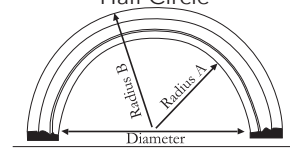

WM-620 COLONIAL BASE 9/16 x 4-1/4

WM-218 MOULDED BASE 9/16 x 5-1/4

WM-618 COLONIAL BASE 9/16 x 5-1/4

- » Many Other Profiles Available!
- » Approx. 5-Business-Day Lead Time

### APPLICATION & ORDERING HINTS FOR FLEXIBLE MOULDING Casing Applications

Half Circle

Radius B (x) 3.14 (÷) 12 = minimum length needed

Eyebrow

Rise (x) 2 (+) Width = minimum length needed