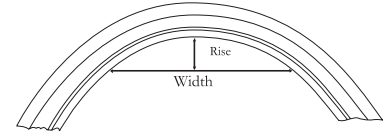

## Flexible Moulding by ResinArt

ROUND EDGE CASING 9/16 x 3-1/4

ROUND EDGE CASING 9/16 x 2-1/4

B-214 BEVEL CASING 5/8 x 2-1/4

WM-356 COLONIAL CASING 5/8 x 2-1/4

LWM-444 COLONIAL CASING 5/8 x 3-1/4

WM-623 COLONIAL BASE 9/16 x 3-1/4

WM-620 COLONIAL BASE 9/16 x 4-1/4

WM-218 MOULDED BASE 9/16 x 5-1/4

WM-618 COLONIAL BASE 9/16 x 5-1/4

- » Many Other Profiles Available!
- » Approx. 5-Business-Day Lead Time

### APPLICATION & ORDERING HINTS FOR FLEXIBLE MOULDING Casing Applications

Half Circle

Radius B (x) 3.14 (÷) 12 = minimum length needed

Eyebrow

Rise (x) 2 (+) Width = minimum length needed