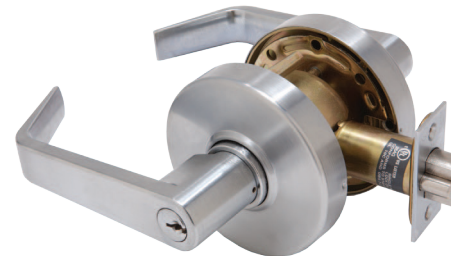

LHV & LSV Locks

SKU	Function	Net
LHV10SAT26D	Passage	$48.00
LHV40SAT26D	Privacy	$55.00
LHV50SAT26D	Office	$56.00
LHV53SAT26D	Entrance	$56.00
LHV70SAT26D	Classroom	$56.00
LHV75SAT26D	Intruder Classroom	$61.00
LHV80SAT26D	Storeroom	$56.00

SFIC and LFIC available at no extra charge
LFIC available only on 50, 53, 75, 80 functions
Sparta lever available at no extra charge

SKU	Function	Net
LSV10SAT26DR	Passage	$27.00
LSV40SAT26DR	Privacy	$27.00
LSV50SAT26DR	Office	$34.00
LSV53SAT26DR	Entrance	$34.00
LSV70SAT26DR	Classroom	$34.00
LSV80SAT26DR	Storeroom	$34.00

SFIC available at no extra charge
Sparta lever available at no extra charge

LHV Heavy Duty
Grade 1 Locks