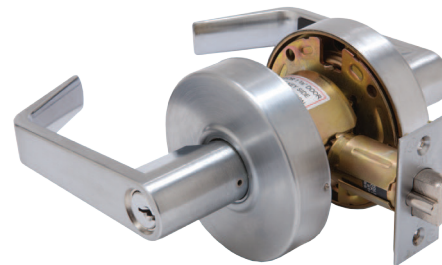

MARCH - APRIL 2022

PRODUCT OF THE MONTH

LHV & LSV Locks

SKU	Function	Net
LHV10SAT26D	Passage	\$48.00
LHV40SAT26D	Privacy	\$55.00
LHV50SAT26D	Office	\$56.00
LHV53SAT26D	Entrance	\$56.00
LHV70SAT26D	Classroom	\$56.00
LHV75SAT26D	Intruder Classroom	\$61.00
LHV80SAT26D	Storeroom	\$56.00

SFIC and LFIC available at no extra charge
 LFIC available only on 50, 53, 75, 80 functions
 Sparta lever available at no extra charge

SKU	Function	Net
LSV10SAT26DR	Passage	\$27.00
LSV40SAT26DR	Privacy	\$27.00
LSV50SAT26DR	Office	\$34.00
LSV53SAT26DR	Entrance	\$34.00
LSV70SAT26DR	Classroom	\$34.00
LSV80SAT26DR	Storeroom	\$34.00

SFIC available at no extra charge
 Sparta lever available at no extra charge

LHV Heavy Duty
Grade 1 Locks

LSV Standard Duty
Grade 2 Locks

**GREAT PRICES ON
DOORMERICA® LOCKS!**

CONTACT YOUR LOCAL
AMERICAN BUILDING SUPPLY
SALES REPRESENTATIVE